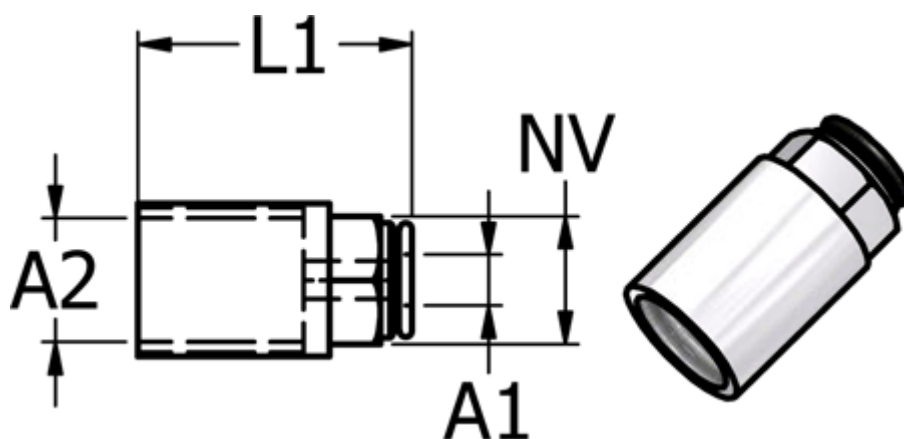

Data Sheet

Article number: 58674603812

Description: Metal fitting 746.038-12, Ø12 - G 3/8"
Push-in straight connector

Measures

Ext. hose diameter =	12
L1	= 37
NV	= 19
Thread A2	= G 3/8"